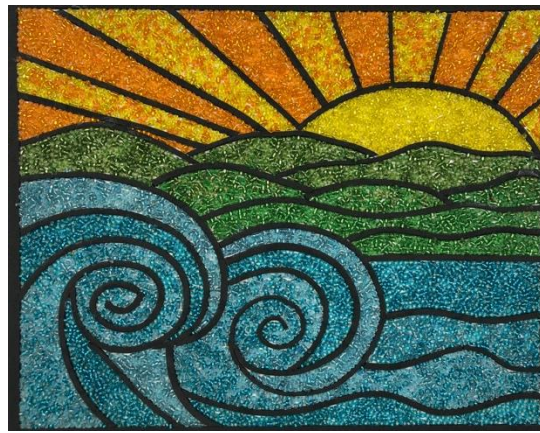

Current 8x10
standard kits

Geometric – Fall,
Winter, Summer,
Spring

Hummingbird

Mountain Sail

Ocean Tide

Dolphin Fun

Dragonfly

Desert Sentinel

Flowers – Pink, Orange, Yellow, White

Sunny Bee

Radiance Butterfly

4 Season Trees

Sea Life set of 4

Current 8x10
standard kits

Current 5x7
standard kits

Feb 2025 release