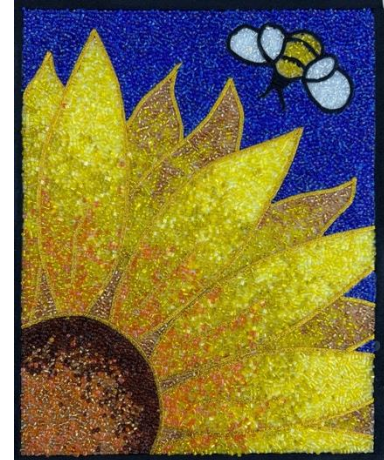

Current 8x10
standard kits

Geometric – Fall,
Winter, Summer,
Spring

Hummingbird

Mountain Sail

Ocean Tide

Dolphin Fun

Dragonfly

Desert Sentinel

Flowers – Pink, Orange, Yellow, White

Sunny Bee

Radiance Butterfly

4 Season Trees

Sea Life set of 4

Current 8x10
standard kits

Current 5x7
standard kits

Feb 2025 release