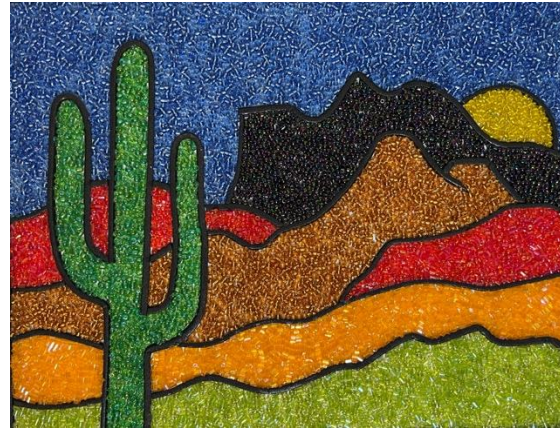

Current 8x10
standard kits

Geometric – Fall,
Winter, Summer,
Spring

Hummingbird

Mountain Sail

Ocean Tide

Dolphin Fun

Dragonfly

Desert Sentinel

Flowers – Pink, Orange, Yellow, White

Sunny Bee

Radiance Butterfly

4 Season Trees

Sea Life set of 4

Current 8x10
standard kits

Current 5x7
standard kits

Feb 2025 release

Dolphin Fun

Dragonfly

Mountain Sail

Ocean Tide

Honey Bee
5x7

Willow (fox)
5x7

Level 2 – more lines, blending of bead colors, a bit more time consuming

Sunny Bee