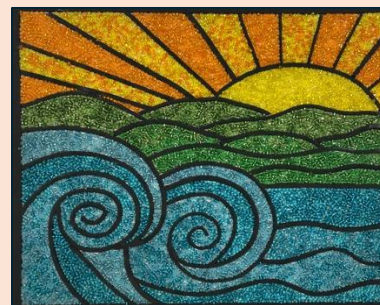

Flowers – Pink, Orange, Yellow, White

Sunny Bee

Radiance Butterfly

4 Season Trees

Sea Life set of 4

Current 8x10
standard kits

Current 5x7
standard kits

Feb 2025 release

Current difficulty levels of Bead Mosaic Kits

**Level 1 –
simple lines,
little bead
blends**

Hummingbird

Desert Sentinel

Geometric

Flowers

CA Poppies
5x7

Dream Ride
5x7

Dolphin Fun

Dragonfly

Mountain Sail

Ocean Tide

Honey Bee
5x7

Willow (fox)
5x7

Level 2 – more lines, blending of bead colors, a bit more time consuming

Sunny Bee